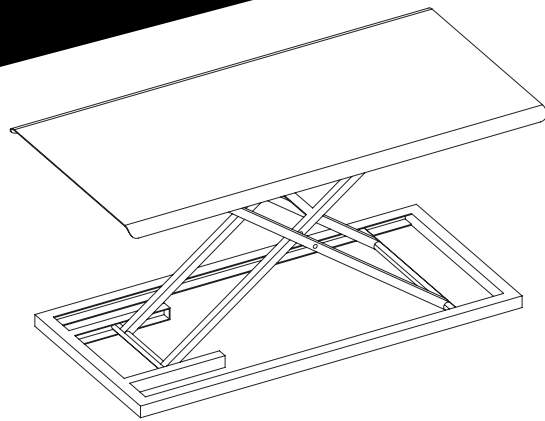

Color

Black
Gray
White
Industrial

SKU

STR003-BLK
STR003-GRY
STR003-WHT
STR003-IND

STANDING DESK CONVERTERS

Convert your regular desk to a standing desk instantly with a standing desk converter. Standing desk converters provide the health benefits of a sit-stand desk without the need to completely overhaul your own setup. Moving and changing positions is key to better personal health, enabling you to burn more calories and improve circulation throughout your workday. Our standing desk converters raise and lower in seconds as you do. And you can accessorize them further with a monitor arm for even greater neck and back support.