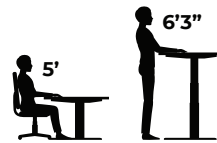

In addition, our **UPLIFT V2-Commercial Frame** also meets the ANSI/BIFMA G1-2013 HEIGHT standard (its minimum height is 3" lower)

ANSI/BIFMA Standards Met

BIFMA X5.5-2021 Durability Standard

ANSI/BIFMA G1-2013 Height Standard

AND BIFMA X5.5-2021 Durability Standard