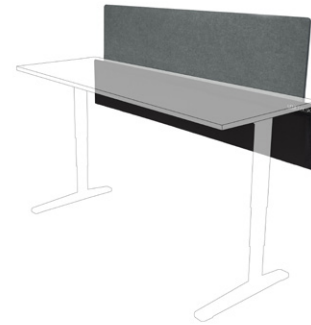

KIT023-48

KIT023-60

KIT023-72

KIT023-80