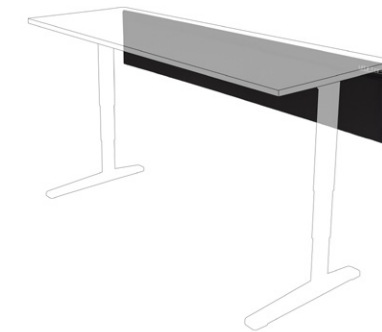

72" Wire Management Modesty Panel

WMK009-72-BLK