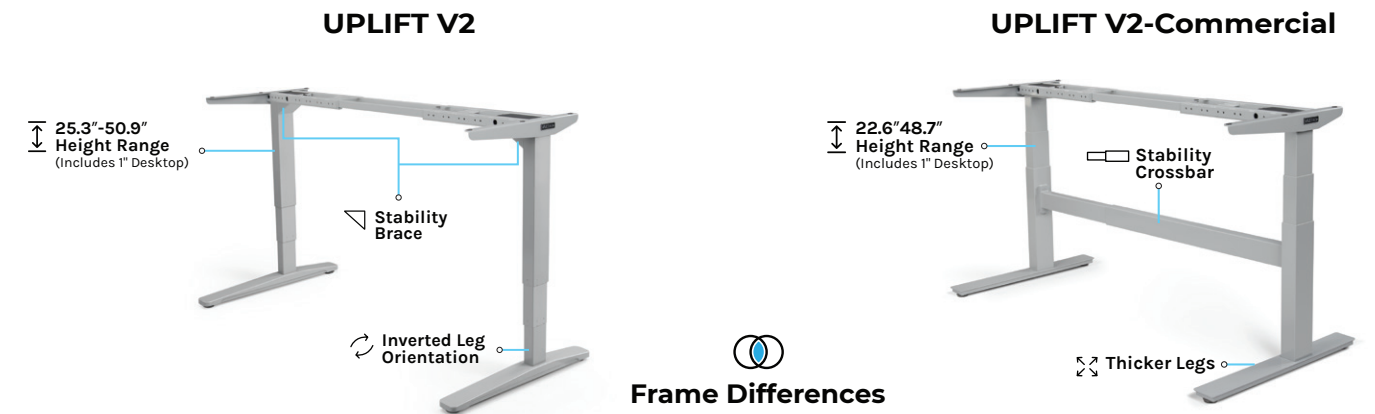

Frame Differences

	Height Range	25.3"-50.9" Height Range This range includes a 1" desktop. The total travel distance is 25.6"	22.6"-48.7" Height Range This range includes a 1" desktop, meeting the ANSI/BIFMA height requirement. Total travel distance is 26.1"
	Stability Design	Stability Brace Steel reinforcements are tucked under the desktop and eliminate side-to-side wobble. Stability braces remove the need for a lower crossbar, leave more room for accessories, and create a clean, streamlined look	Stability Crossbar We included a stability crossbar to support this lower-height-range frame, which lets you work at higher heights without your desk wobbling
	Leg Design	Inverted Leg Orientation Inverted leg orientation allows us to weld stability braces to both sides. This gives your desk optimal stability without the need for a stability crossbar	Thicker Legs These legs have a 35% larger cross-sectional area to improve stability (90 mm x 60 mm vs 80 mm x 50 mm)

BOTH of our frames meet and exceed BIFMA X5.5-2021 ratings for **Stability, Strength, Durability**

In addition, our **UPLIFT V2-Commercial Frame** also meets the ANSI/BIFMA G1-2013 HEIGHT standard (its minimum height is 3" lower)

ANSI/BIFMA Standards Met

BIFMA X5.5-2021 Durability Standard

ANSI/BIFMA G1-2013 Height Standard

AND BIFMA X5.5-2021 Durability Standard