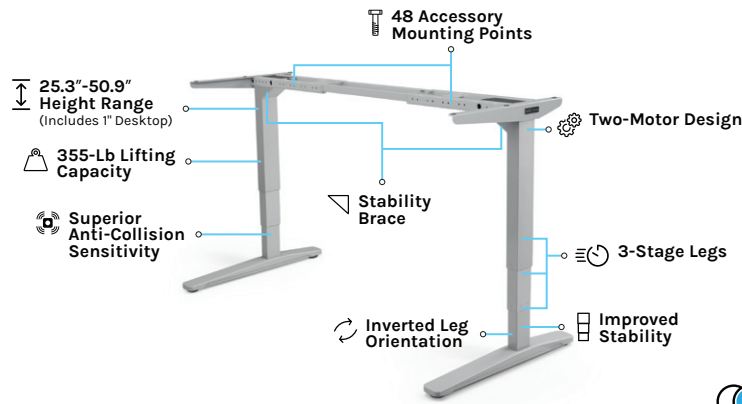

STANDING DESKS

UPLIFT V2

Introducing the most advanced height adjustable standing frame: the UPLIFT V2 Standing Desk Frame. We've taken our most popular desk frame and increased its safety, improved its stability, and added multiple features.

UPLIFT V2-Commercial

We created the UPLIFT V2-Commercial Standing Desk Frame to provide a seated and standing height range that's ergonomically suitable for 95% of office workers. This frame (with a 1" thick desktop) meets the ANSI/BIFMA G1-2013 height standard required by many of the world's largest companies, which accommodates users from 5' tall seated to 6'3" tall standing.

Frame Similarities

<p>355-lb Lifting Capacity Power to handle the heaviest of setups with capacity to spare</p>	<p>41.3"-72.2" Width Adjustment Frame expands to fit our 42"-80" desktop sizes</p>	<p>3-Stage Legs 33% faster & 33% greater height range than 2-Stage legs</p>	<p>Two-Motor Design Stronger, faster, more reliable, & quieter</p>
<p>Improved Stability Increased stability with tighter tolerance between telescoping leg stages</p>	<p>48 Mounting Points Patent Pending: Connect accessories directly to your desk frame</p>	<p>Superior Anti-Collision Sensitivity Detects light resistance & stops motion to prevent injury or damage</p>	<p>Award Winning Quality Designed for commercial-level use and constructed from highly durable materials</p>
<p>Includes Under-Desk Wire Management Keeps your cords tidy & matches your frame color</p>	<p>Four Frame Colors Black, white, gray, & industrial style</p>	<p>Energy Efficient One desk uses less than \$1 of energy per year</p>	<p>Whisper-Quiet Operation Quiet 50-dB operation avoids disruption</p>