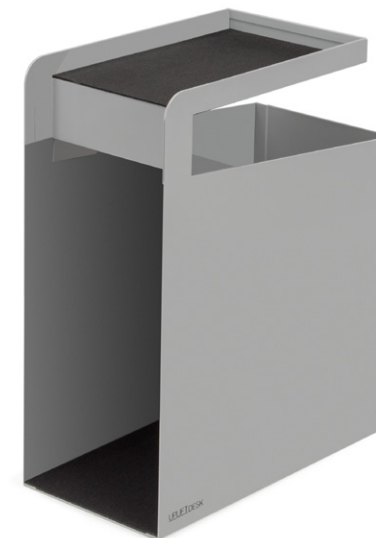

STORAGE

Hanging Storage Cubby

A laptop here, a binder there - most office dwellers have a collection of work things and personal items that would get along so much better in their own home. Now you can increase your storage at your height adjustable desk with a cubby that suspends from the edge of your workstation, clearing off desktop space while keeping things within reach.

Locking Under Desk Drawer with Shelf

- 12" by 12" inner compartment increases space on sit-stand and fixed-height desks
- Sliding drawer locks for a secure place for documents and personal items

Color
Black
Gray
White
Industrial

SKU
STRO01-BLK
STRO01-GRY
STRO01-WHT
STRO01-IND

Slim Under Desk Storage Drawer

- Inner storage space of 16" x 13" holds pens, wallets, cell phones, tablets, even laptops up to 15"
- Low profile design stays out of your way when you're seated at your desk

Color
Black
Gray
White
Industrial

SKU
STRO08-BLK
STRO08-GRY
STRO08-WHT
STRO08-IND

Large Half Circle Desk Drawer

- 13.8" W x 8.4" D x 1.3" H
- 360 Degree Rotation

Color
Black

SKU
STRO07-BLK

Hanging Storage Cubby

- 7.3" W x 14" D x 17.5" H storage holds 3-ring binders, and laptops
- Unbox and install to the front edge of desks - no assembly required

Color
Black
Gray
White

SKU
STRO04-BLK
STRO04-GRY
STRO04-WHT