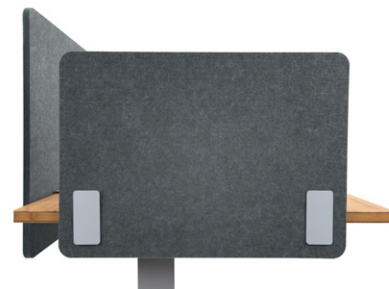

SKU ACC021

Side Acoustic Panels

SKU ACC021