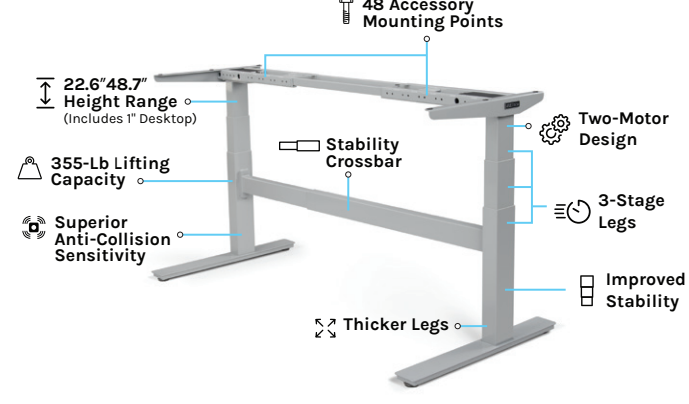

72" X 30" RUBBERWOOD SOLID WOOD STANDING DESK

TABLE OF CONTENTS

STANDING DESKS	_____	5
Frames	_____	6
Desktops	_____	7
Bundle Breakdown	_____	8
WIRE MANAGEMENT MODESTY PANELS	_____	13
CASTERS & GROMMETS	_____	18
STORAGE	_____	19
FILING CABINETS	_____	20
STANDING DESK CONVERTERS	_____	21

STANDING DESKS

UPLIFT V2

Introducing the most advanced height adjustable standing frame: the UPLIFT V2 Standing Desk Frame. We've taken our most popular desk frame and increased its safety, improved its stability, and added multiple features.

UPLIFT V2-Commercial

We created the UPLIFT V2-Commercial Standing Desk Frame to provide a seated and standing height range that's ergonomically suitable for 95% of office workers. This frame (with a 1" thick desktop) meets the ANSI/BIFMA G1-2013 height standard required by many of the world's largest companies, which accommodates users from 5' tall seated to 6'3" tall standing.

Frame Similarities

<p>355-lb Lifting Capacity Power to handle the heaviest of setups with capacity to spare</p>	<p>41.3"-72.2" Width Adjustment Frame expands to fit our 42"-80" desktop sizes</p>	<p>3-Stage Legs 33% faster & 33% greater height range than 2-Stage legs</p>	<p>Two-Motor Design Stronger, faster, more reliable, & quieter</p>
<p>Improved Stability Increased stability with tighter tolerance between telescoping leg stages</p>	<p>48 Mounting Points Patent Pending: Connect accessories directly to your desk frame</p>	<p>Superior Anti-Collision Sensitivity Detects light resistance & stops motion to prevent injury or damage</p>	<p>Award Winning Quality Designed for commercial-level use and constructed from highly durable materials</p>
<p>Includes Under-Desk Wire Management Keeps your cords tidy & matches your frame color</p>	<p>Four Frame Colors Black, white, gray, & industrial style</p>	<p>Energy Efficient One desk uses less than \$1 of energy per year</p>	<p>Whisper-Quiet Operation Quiet 50-dB operation avoids disruption</p>